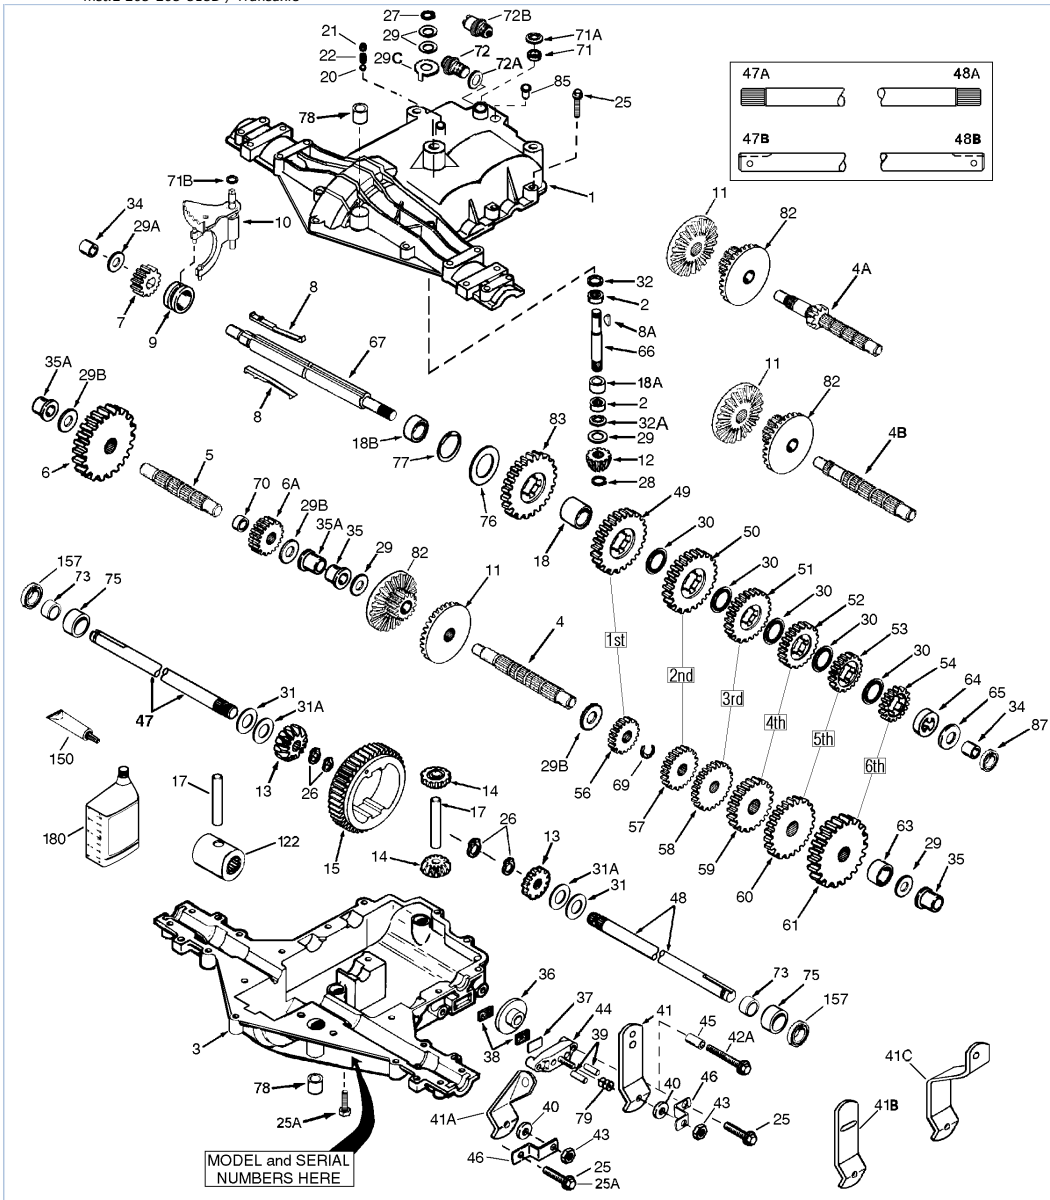

mst.2 205-205-515D / Transaxle

Part List

mst.2 205-205-515D / Transaxle

REF #	ITEM #	DESCRIPTION	QTY	REMARK
1	772148	Transaxle Cover	1	
2	780086A	Needle Bearing 5/8" ID	2	
3	770128	Transaxle Case	1	
4	776395	Countershaft	1	
5	776409	Output Shaft	1	
6	778364	Spur Gear (38 teeth)	1	
6A	778369	Spur Gear (15 teeth-steel)	1	
7	778330	Spur Gear (11 teeth-steel)	1	
8	792180	Shift Key	2	
8A	792047	Woodruff Key #9	1	
9	784352	Shift Collar	1	
10	784378	Shift Rod & Fork	1	
11	778334	Bevel Gear (30 teeth)	1	
12	778309	Input Bevel Pinion (13 teeth)	1	
13	778327	Bevel Gear (16 teeth-steel)(Incl. 14)	2	
14	778327	Bevel Gear (16 teeth-steel)(Incl. 13)	2	
15	778370	Ring Gear (43 teeth)	1	
17	786188	Drive Pin	1	
18	786102	Spacer	1	
20	792077A	Ball 5/16" dia	1	
21	792211	Cap Screw 3/8-16 x 3/8"	1	
22	792079	Spring	1	
25	792073A	Screw 1/4-20 x 1-1/4"	17	
25A	792177	Screw 1/4-20 x 1-3/8"	2	
26	792125	Retaining Ring (pkg of 2)	4	
27	792035	Retaining Ring	1	
28	788040	Retaining Ring	1	
29	780072	Washer	5	
29A	780160	Washer	1	
29B	780051	Thrust Washer (.762 ID)	3	
30	780108	Washer	4	
31	780001	Washer (.056 wide) (USE AS NEEDED)	2	
31A	780195	Flat Washer (.062 wide)	2	
32	788083	Oil Seal 5/8"	1	
34	780194	Bushing	2	
35	780193	Flanged Bushing 5/8"	2	
35A	780197	Flanged Bushing 3/4"	2	
36	790075	Brake Disk	1	
37	790007	Brake Pad Plate	1	
38	799021	Brake Pad (pkg of 2)	2	
39	786026	Dowel Pin	2	
40	792076A	Washer	1	
41	790019	Brake Lever	1	
42	792073A	Screw 1/4-20 x 1-1/4"	1	
42A	792085A	Screw 1/4-20 x 2-1/4"	1	
43	792075	Locknut 5/16-24	1	
44	790025	Brake Pad Holder	1	
45	786066	Spacer	1	
46	786086	Brake Lever Bracket	1	
47	774942	Axle (12-7/32" long)	1	
48	774869	Axle (16-13/16" long)	1	
49	778356	Spur Gear (29 teeth-steel)	1	
50	778354	Spur Gear (23 teeth-steel)	1	
51	778352	Spur Gear (19 teeth-steel)	1	
52	778350	Spur Gear (16 teeth-steel)	1	
53	778346	Spur Gear (15 teeth-steel)	1	
56	778355	Spur Gear (11 teeth-steel)	1	
57	778353	Spur Gear (17 teeth-steel)	1	
58	778351	Spur Gear (21 teeth-steel)	1	
59	778349	Spur Gear (24 teeth-steel)	1	
60	778345	Spur Gear (25 teeth)	1	
63	786071	Countershaft Spacer 1-1/8" x 3/8"	1	
64	786072	Brake Shaft Spacer 1-3/8" x 3/8"	1	
65	780189	Washer	1	
66	776422	Input Shaft	1	
67	776396	Shifter & Brake Shaft	1	
69	792170	Retaining Ring	1	
70	786187	Spacer .890	1	
71B	788092	"O" Ring	1	
72A	788098	"O" Ring .489 ID	1